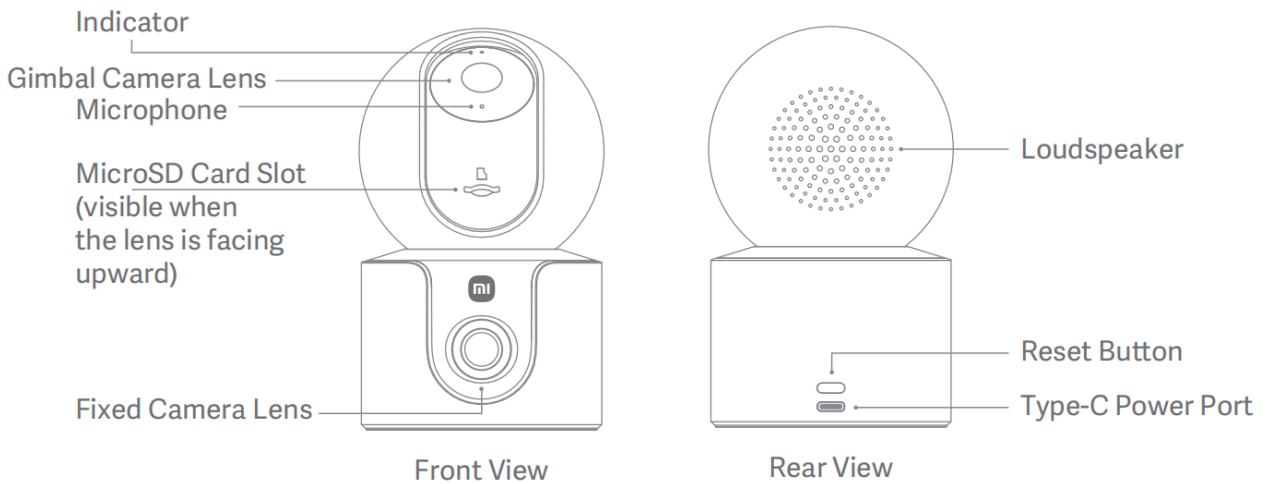

Ultra-low Light Color Mode

Equipped with a high sensitivity image sensor, it is more suitable for low light environments and can retain color images for a longer period of time.

The built-in AI chip

The built-in AI chip is capable of achieving a processing efficiency of 1 TOPS, ensuring efficient AI monitoring and recognition by the cameras that is faster and more accurate.

Human Tracking

The fixed screen detects the presence of someone at home, which can automatically lock the human shape and be followed by the pan tilt screen.

Local sound Detection

When a loud sound is detected, the device immediately notifies you

Dual-Band Wi-Fi 6

More advanced 2.4GHz+5GHz dual band Wi Fi 6 intelligent chip, which can greatly enhance signal strength and range, ensuring smooth preview of high-definition images during playback

Power Port