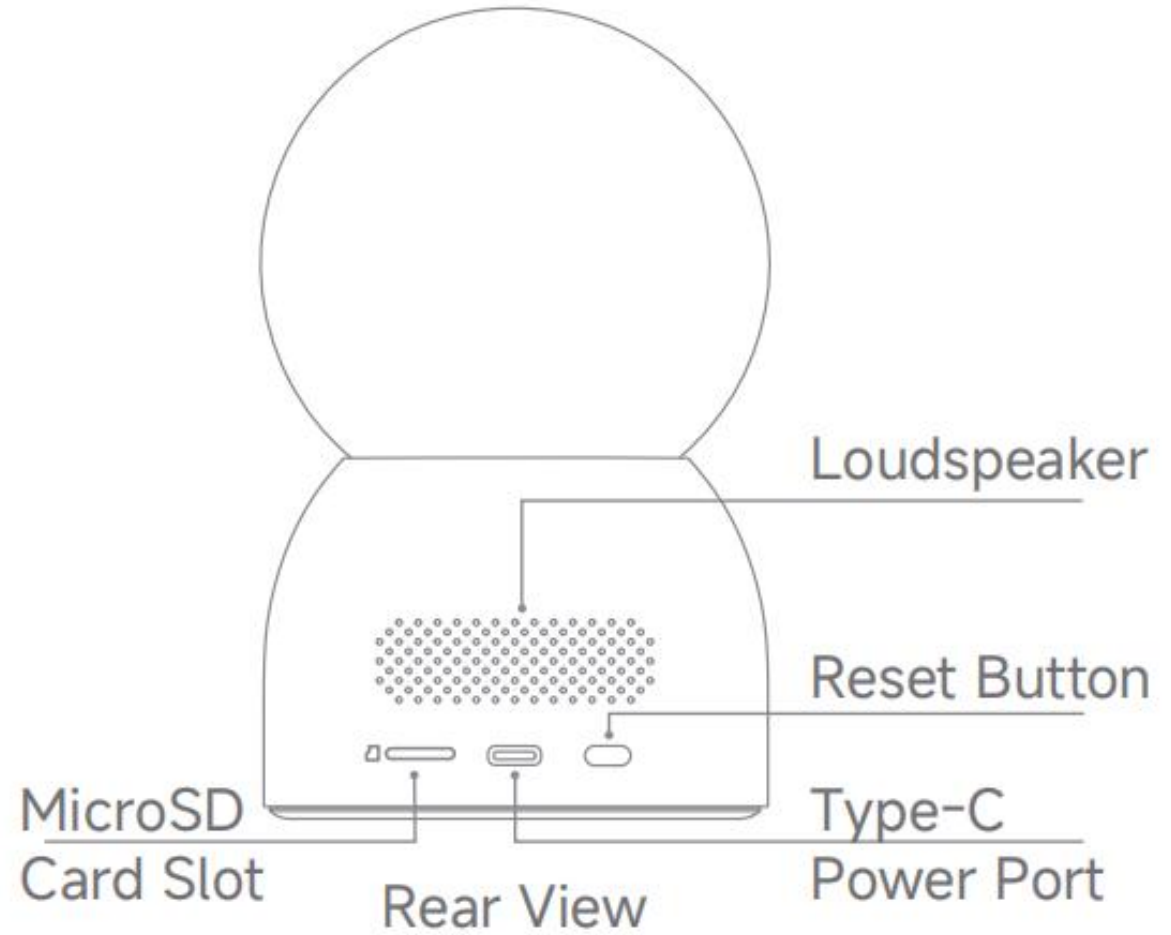

360° panorama

The dual-motor pan-tilt zoom design enables the lens to flexibly rotate up, down, left, and right, 360° horizontally and 110° vertically. It provides an extensive horizon, leaving no space for blind spots at home.

Product Specifications

Product Name	Xiaomi Smart Camera C700	Product Mode	MJSXJ21CM
Product Dimensions	82 × 82 × 130 mm	Product Net Weight	352g
Power Input	5 V 2 A	Video Encoding	H.265
Resolution	3840 x 2160	Operating Temperature	-10°C to -40°C
Wi-Fi Maximum Output Power	2400-2483.5MHz:<20dBm; 5150-5350MHz:<23dBm; 5470-5725MHz:<23dBm; 5725-5850MHz:<14dBm	Storage	MicroSD card(8GB-256GB)
Wireless Connectivity	2.4GHz/5GHz Bluetooth 5.3 Wi-Fi IEEE802.11a/b/g/n/ac/ax	Bluetooth Maximum Output Power	2402-2480MHz:<10dBm