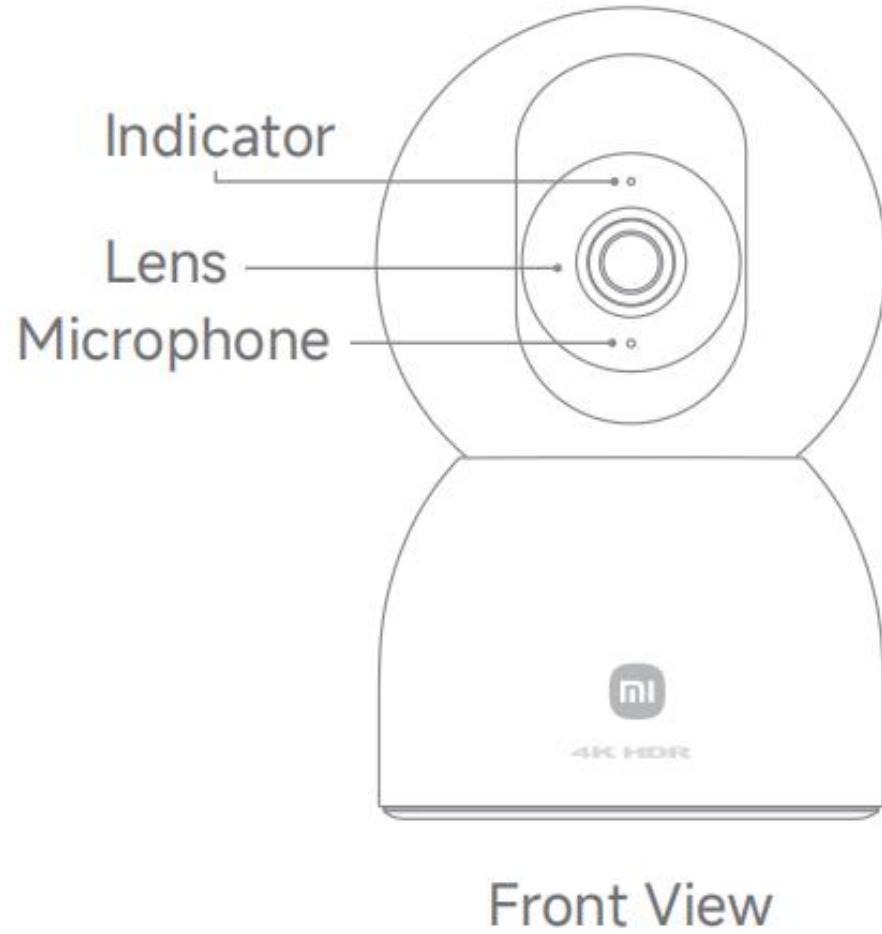

360° panorama

The dual-motor pan-tilt zoom design enables the lens to flexibly rotate up, down, left, and right, 360° horizontally and 110° vertically. It provides an extensive horizon, leaving no space for blind spots at home.

Multiple Usage Scenarios

Living room

Bedroom

Watching pets

Restaurant

Shops

Reception

Appearance introduction

Product Specifications

Product Name	Xiaomi Smart Camera C700	Product Mode	MJSXJ21CM
Product Dimensions	82 × 82 × 130 mm	Product Net Weight	352g
Power Input	5 V 2 A	Video Encoding	H.265
Resolution	3840 x 2160	Operating Temperature	-10°C to -40°C
Wi-Fi Maximum Output Power	2400-2483.5MHz:<20dBm; 5150-5350MHz:<23dBm; 5470-5725MHz:<23dBm; 5725-5850MHz:<14dBm	Storage	MicroSD card(8GB-256GB)
Wireless Connectivity	2.4GHz/5GHz Bluetooth 5.3 Wi-Fi IEEE802.11a/b/g/n/ac/ax	Bluetooth Maximum Output Power	2402-2480MHz:<10dBm