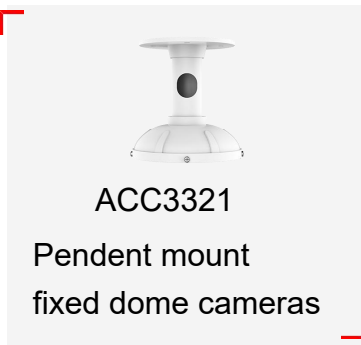

Recommended Accessories