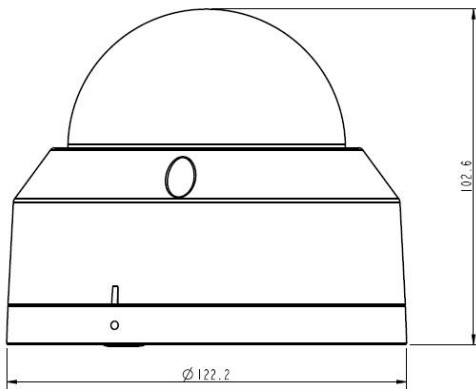

IP rating	IP67
Equipment Anti Corrosion	Class C
Weight	Net weight 488g;Gross weight 672g
Dimensions	Device dimensions 122 mm x 122 mm x 102 mm (without package);Package dimensions 142mm×140mm×112mm
Language	Simplified Chinese, English, French, Spanish, Portuguese (Europe), Portuguese (Brazil), Thai, and Turkish

Dimensions