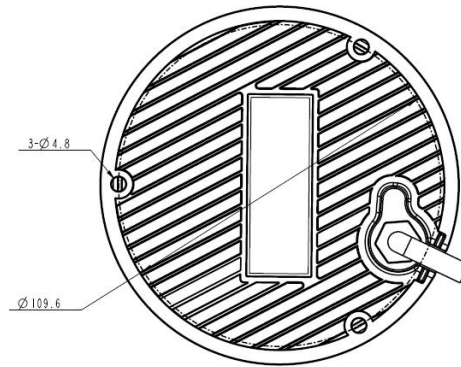

IP rating	IP67
Equipment Anti Corrosion	Class C
Weight	Net weight 488g;Gross weight 672g
Dimensions	Device dimensions 122 mm x 122 mm x 102 mm (without package);Package dimensions 142mm×140mm×112mm
Language	Simplified Chinese, English, French, Spanish, Portuguese (Europe), Portuguese (Brazil), Thai, and Turkish

Dimensions