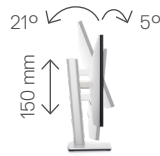

Tilt and height adjustable