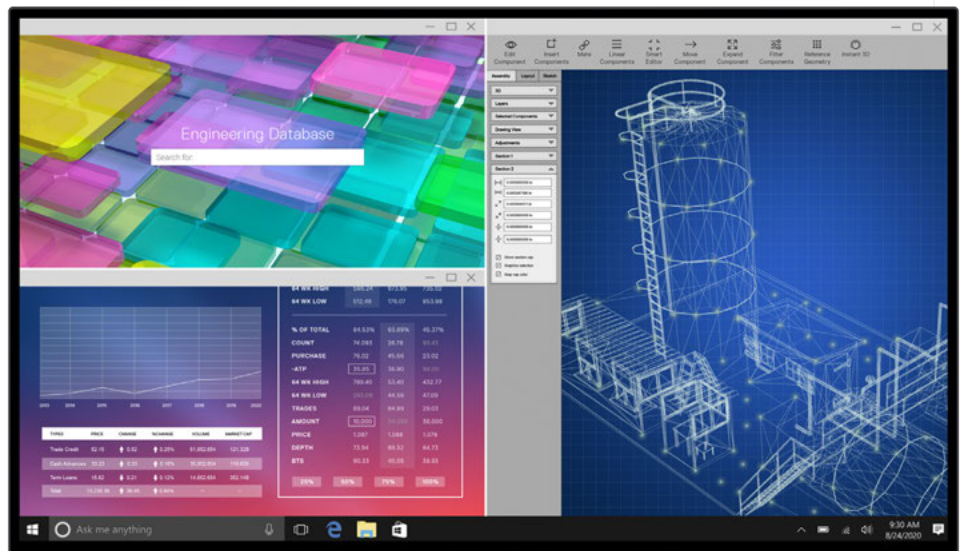

U2723QE, U3223QE

Enhanced productivity

Dell Display Manager enhances everyday productivity through comprehensive management tools, giving you optimal front of screen experience, efficient display management, and easy, effortless multitasking.

Productive at every level

Easy Arrange allows you to easily tile multiple applications across one or more screens with 38 pre-set window partitions and the ability to personalize up to five windows, giving you improved multitasking abilities.

The key to convenience

Shortcut keys can save you even more time, letting you easily configure your display management settings so you can get to work faster.

Seamless transitions

The auto-restore feature remembers where you left off, so applications will go back to where you left them, even after you've unplugged.

Expanded compatibility

With support for multiple operating systems⁷, Dell Display Manager helps you stay productive however you work.

More ways to manage

Asset management reports allow IT managers to quickly capture and track monitor information as well as configure multiple monitors at once through a single setup.

Learn more about [Dell Display Manager](#).