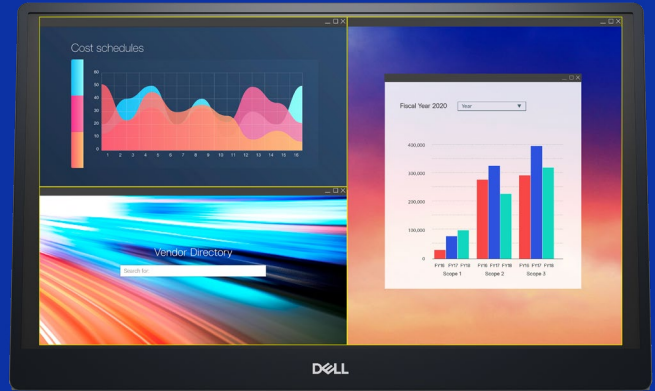

▶ [Click here to explore the Dell 14 Portable Monitor – P1424H](#)

Versatile design

Conveniently set up your monitor to the left, right or behind your laptop; the USB-C port on each side allow for versatility.