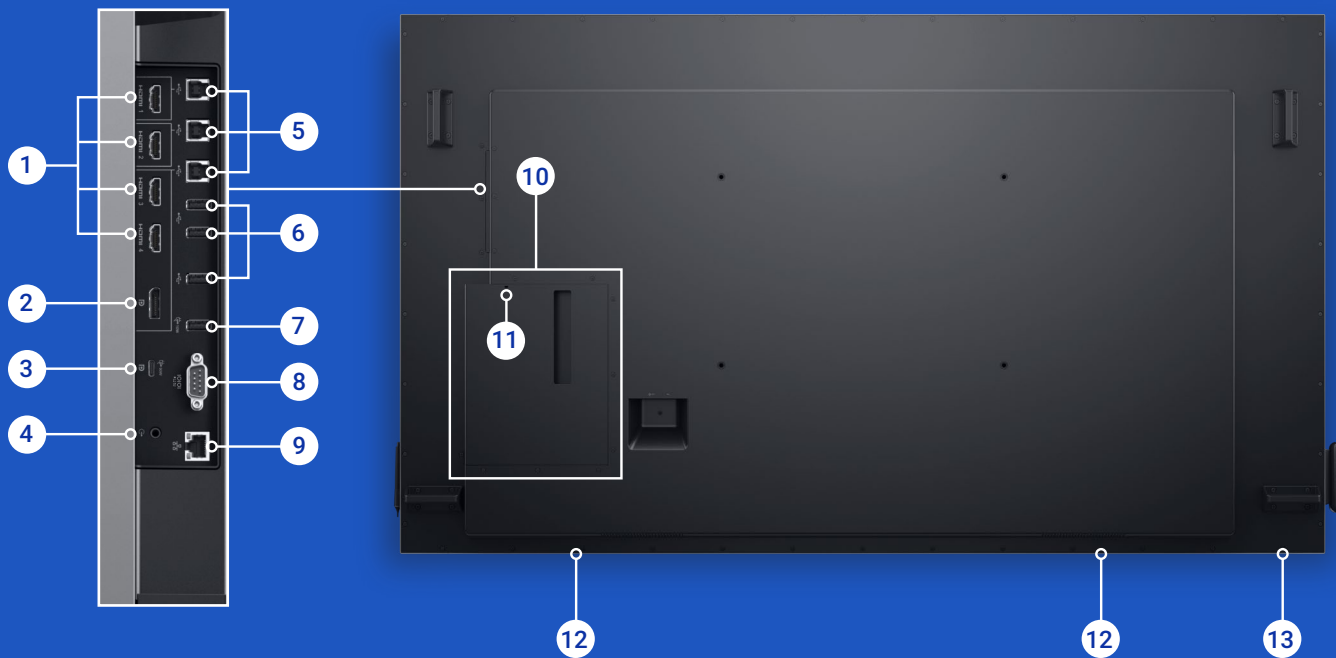

Ports & Slots

- **1** HDMI (4)
- **2** DisplayPort
- **3** USB Type-C / DisplayPort
- **4** Audio line-out¹
- **5** USB 3.1 upstream (3)
- **6** USB 3.1 downstream (3)
- **7** USB charging port

- **8** RS232
- **9** RJ45
- **10** OptiPlex holder
- **11** Security lock slot
- **12** Speakers
- **13** Power on/off button

¹ The audio line-out port does not support headphones.