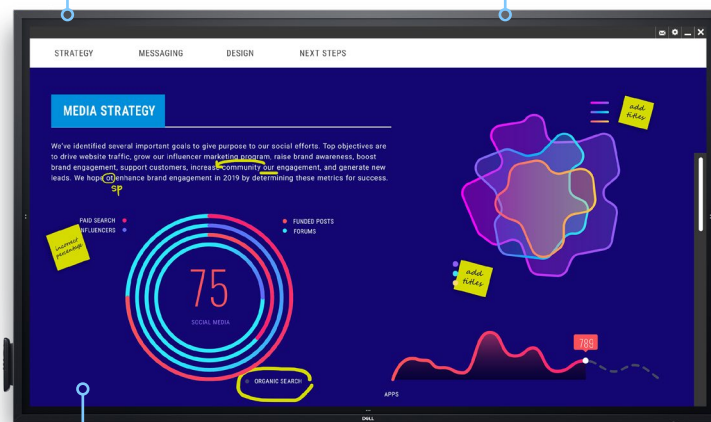

A touch above the rest

Striking presentations

No matter where you stand or sit, see consistent colors across the screen thanks to the wide viewing angle enabled by In-Plane Switching (IPS) technology.

Clearly captivating

Experience exceptionally sharp 4K images and text with monitor scaling technology. ComfortView and anti-glare, anti-smudge coatings deliver greater legibility and a better extended viewing experience.

All-in-one convenience

Seamlessly integrate an optional Dell OptiPlex Micro and allow IT to select the best option for varying business needs.

Manage your meeting spaces

With RS232, RJ45 and HDMI CEC ports, you can use remote management tools to maintain and control your Large Format monitor with a network control system.

Connect to productivity

Make your monitor a productivity hub with extensive connectivity options including HDMI, DP and USB-C (with up to 90W of power delivery) that delivers power, audio and video — all in one clutter-free setup.

Instant engagement

With InGlass™ 20-point touch capability, multiple users can interact with the screen at the same time.

Write in style

Mimicking a more natural writing tool, the dual-tip stylus has an ergonomic, easy-grip design, a fine writing tip and a precise eraser. It also magnetically attaches to the side of the display, so it's never misplaced.

Seamless integration with Dell Meeting Space Solutions

This interactive touch monitor has been tested and validated to work with complete conference room ecosystems that include high quality audio, video and room control, powered by OptiPlex Micro.

Environmental standards

ENERGY STAR®

Exclusive Dell Screen Drop

Improve reachability for users of different heights using Dell Screen Drop.¹

Collaboration at your fingertips

Annotate with your fingers and erase with the palm of your hand. Palm rejection allows users to rest their hands naturally onscreen without unwanted marks.

▶ [Click the image or here to play the Dell 86 4K Interactive Touch Monitor - P8624QT video.](#)