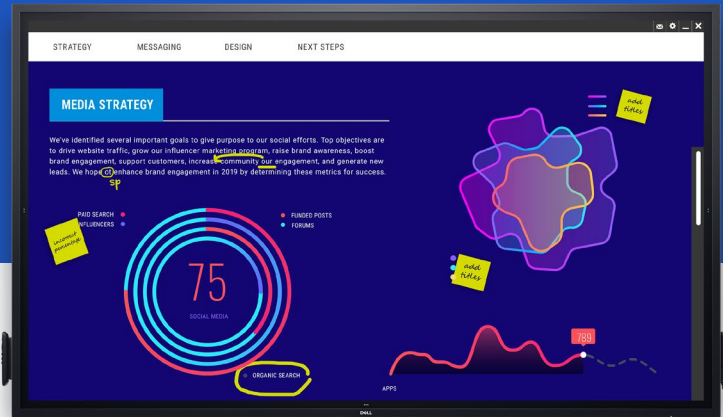

## Dell OptiPlex Micro<sup>1</sup>

Dell OptiPlex Micro enables an all-in-one like experience when combined with conferencing software. It allows video conferencing, whiteboarding, presentations and other applications to be run directly on the monitor or a very easy-to-use meeting experience.