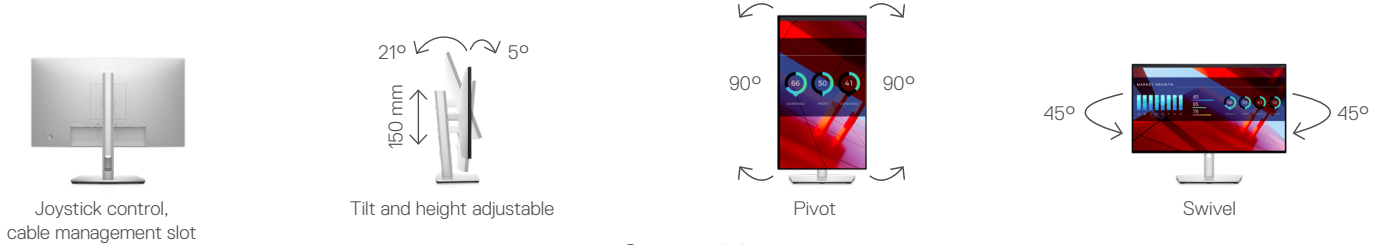

Connectivity and Accessories

DELL ULTRASHARP 24 USB-C HUB MONITOR | U2422HE

Purposeful design, built for ergonomic comfort.

Connectivity

- | | | | |
|----------------------|--|--|---|
| 1 Security lock slot | 5 Stand lock | 8 USB-C Upstream port (data only) | 11 RJ45 port |
| 2 Power connector | 6 USB-C Upstream port (video and data, up to 90W power delivery) | 9 Super speed USB 10Gbps (USB 3.2 Gen2) Type-A Downstream port (3) | 12 Super speed USB 10Gbps (USB 3.2 Gen2) Type-A Downstream port with Power Charging |
| 3 HDMI port | 7 DisplayPort (out) | 10 Audio line-out port ¹⁵ | 13 USB-C Downstream port (10Gbps, 15W) |
| 4 DisplayPort | | | |

RECOMMENDED ACCESSORIES

DELL DUAL MONITOR ARM | MDA20

This comprehensive dual monitor and system mounting solution keeps your desk clutter-free. It is the world's first monitor arm that offers swivel angle adjustment with a flip of the switch.**