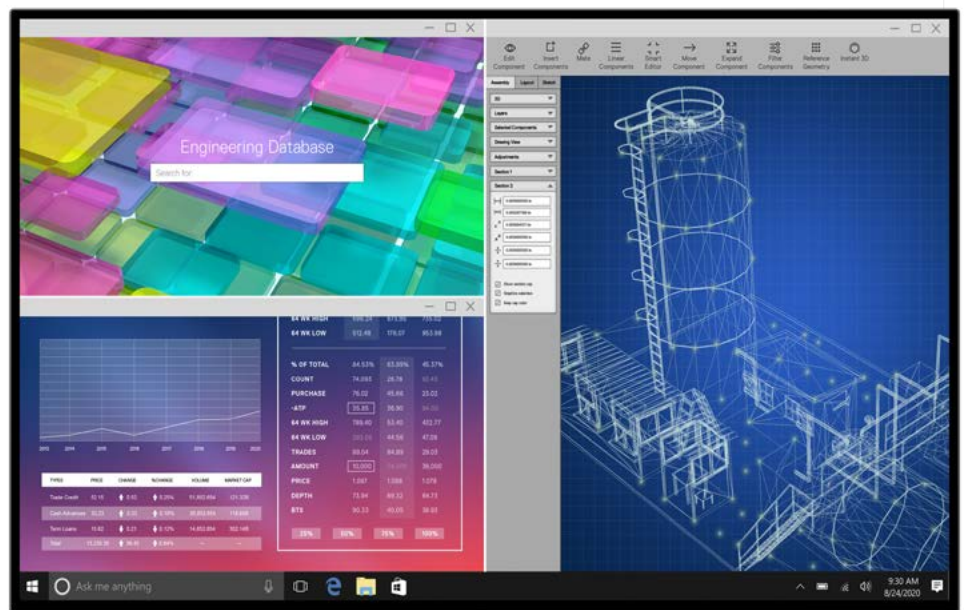

U3023E

Enhanced productivity

Dell Display Manager enhances everyday productivity through comprehensive management tools, giving you optimal front of screen experience, efficient display management, and easy, effortless multitasking.

Productive at every level

Easy Arrange allows you to easily tile multiple applications across one or more screens with 38 pre-set window partitions and the ability to personalize up to five windows, giving you improved multitasking abilities.

The key to convenience

Shortcut keys can save you even more time, letting you easily configure your display management settings so you can get to work faster.

Seamless transitions

The auto-restore feature remembers where you left off, so applications will go back to where you left them, even after you've unplugged.

Expanded compatibility

With support for multiple operating systems⁷, Dell Display Manager helps you stay productive however you work.

More ways to manage

Asset management reports allow IT managers to quickly capture and track monitor information as well as configure multiple monitors at once through a single setup.

Learn more about [Dell Display Manager](#).