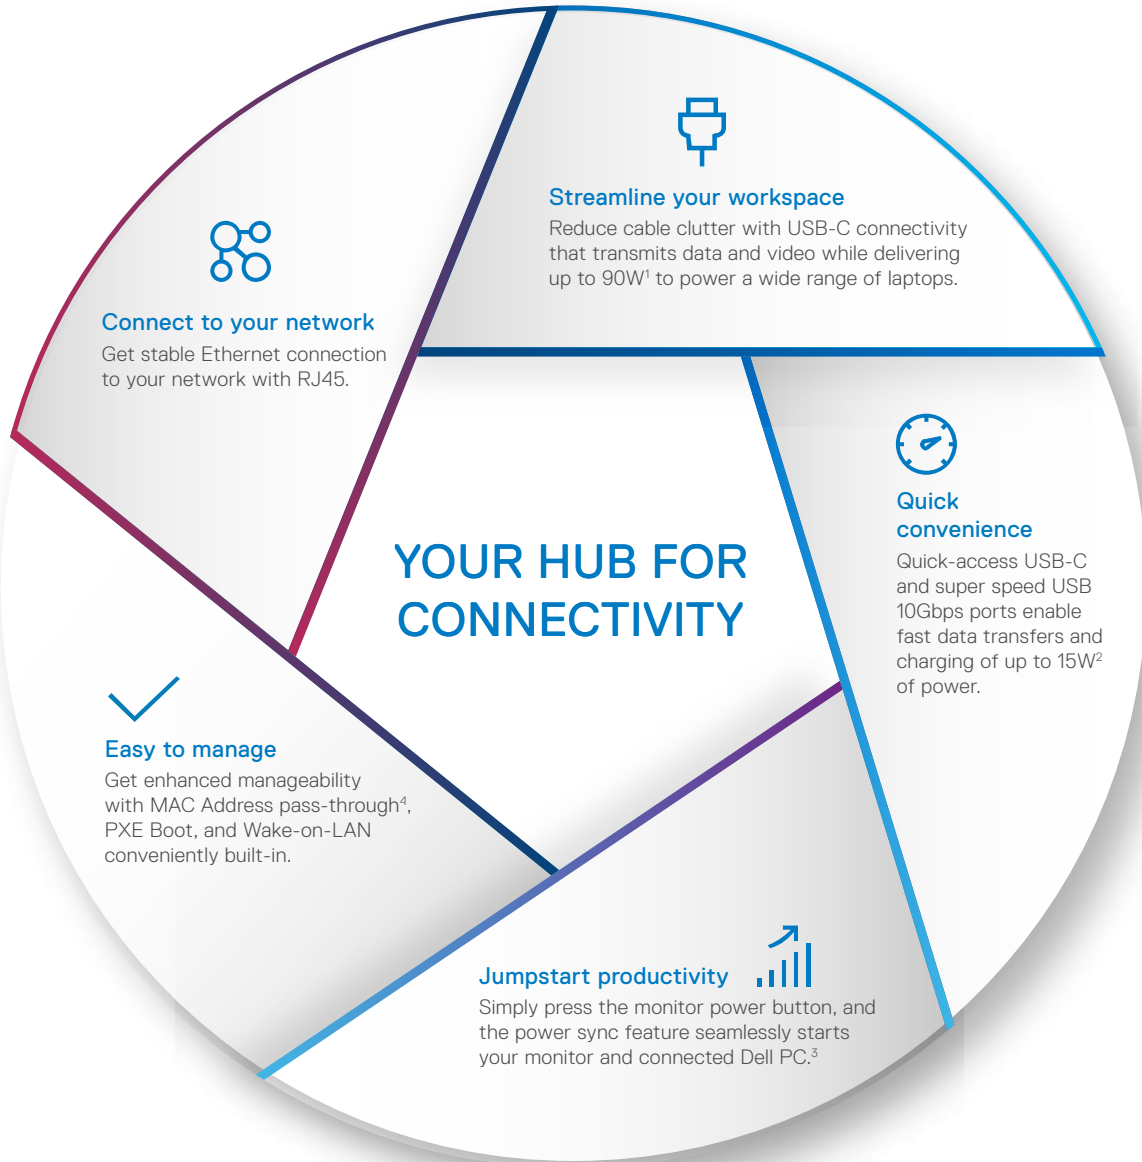

U3023E

Work on content from two connected PCs for multitasking efficiency

Productivity unlocked

- Connect two PC sources and the Auto KVM feature seamlessly switches controls over to the second connected PC.
- Use KVM (keyboard, video, and mouse) to control both PCs with a single keyboard and mouse.
- View content from both PCs at the same time with Picture-by-Picture (PBP) and Picture-in-Picture (PIP).

Picture-in-Picture (PIP)

Work on applications from one PC and view content in an inset window from another PC.

Picture-by-Picture (PBP)

View content from two different PC sources side-by-side on the screen, similar to a dual monitor setup.